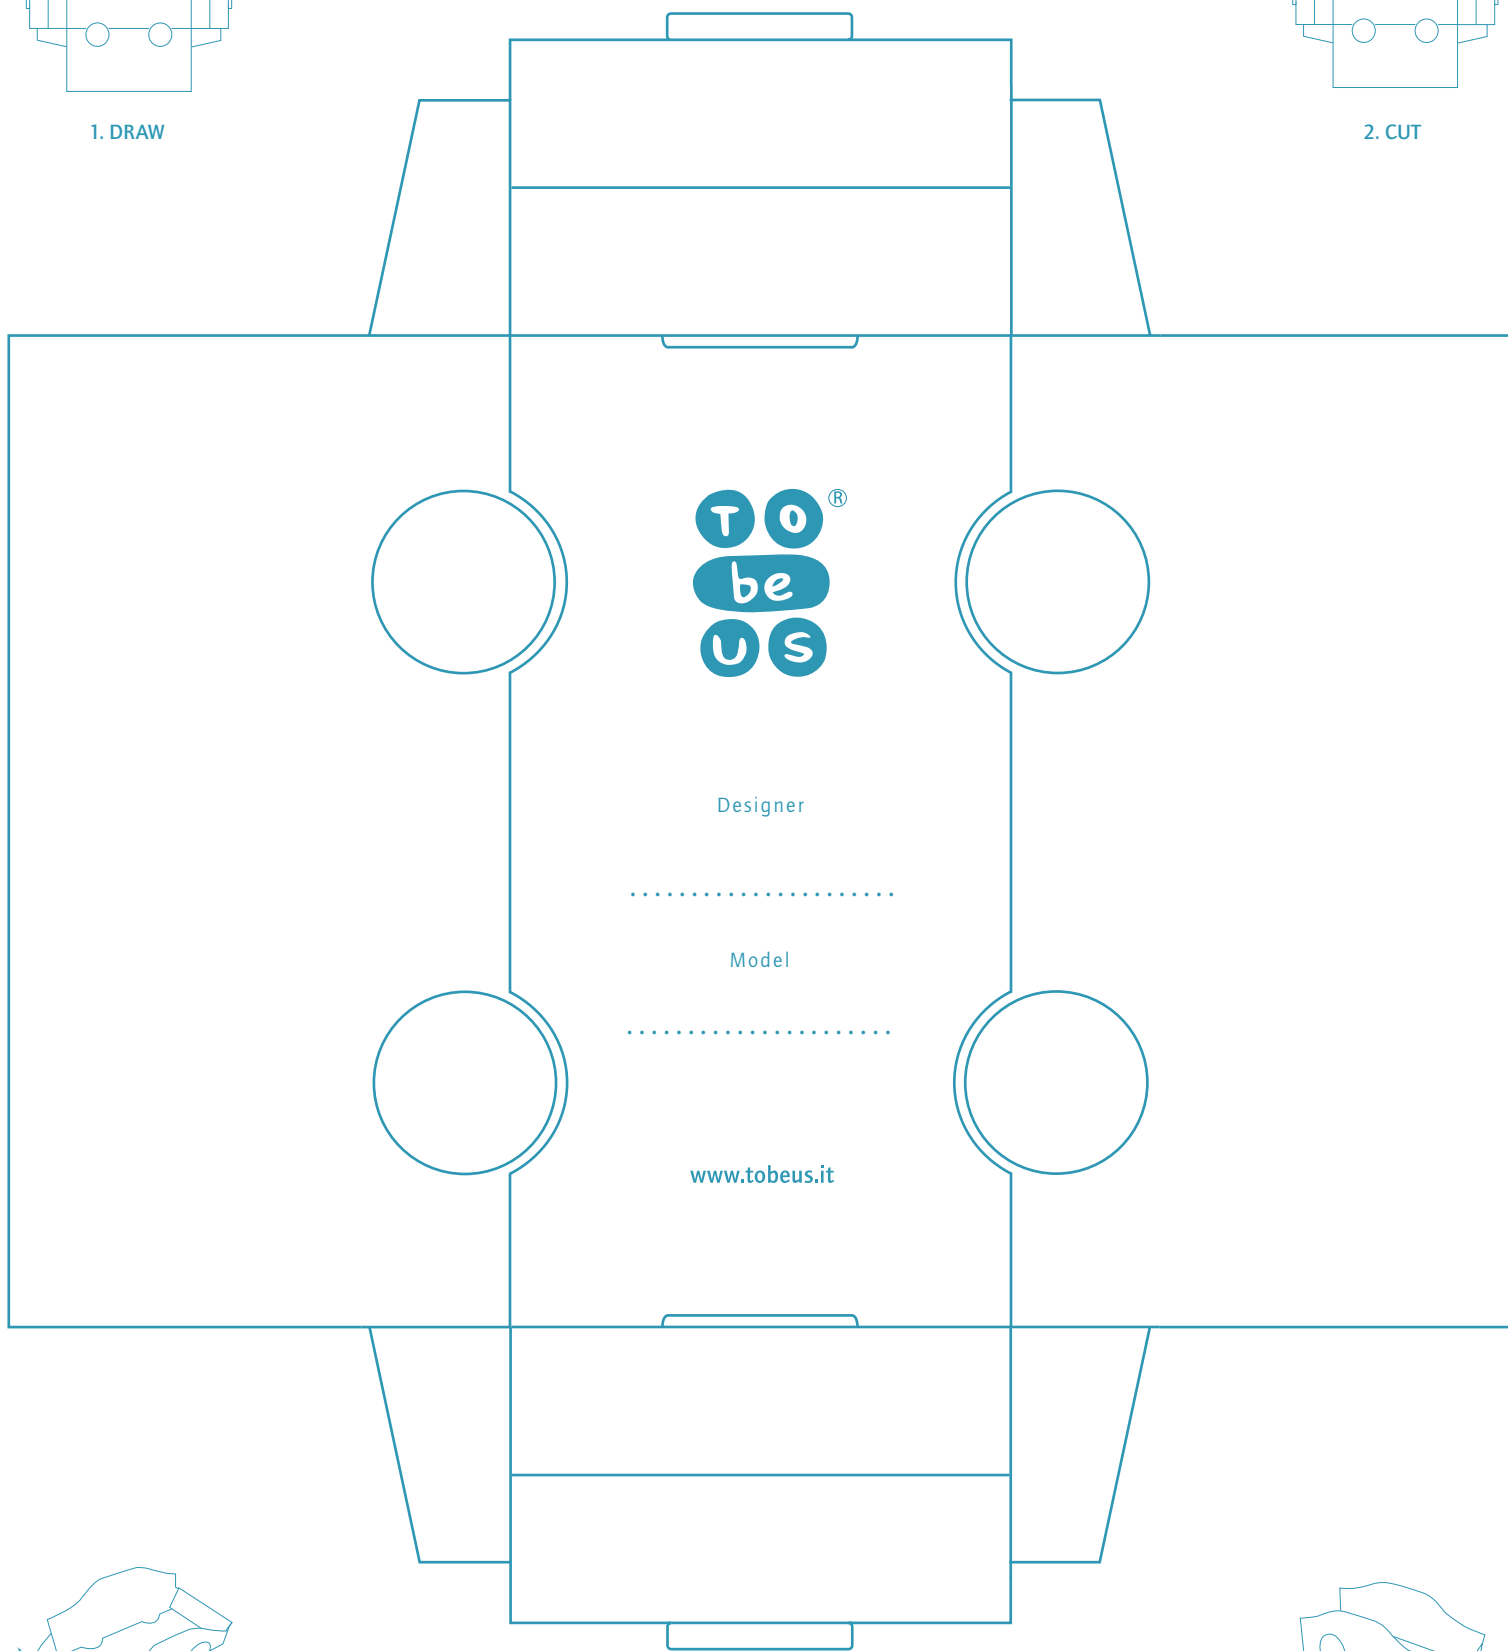

1. DRAW

2. CUT

3. FOLD

4. PLAY

KIT

Do It Yourself

design Matteo Ragni

www.tobeus.it